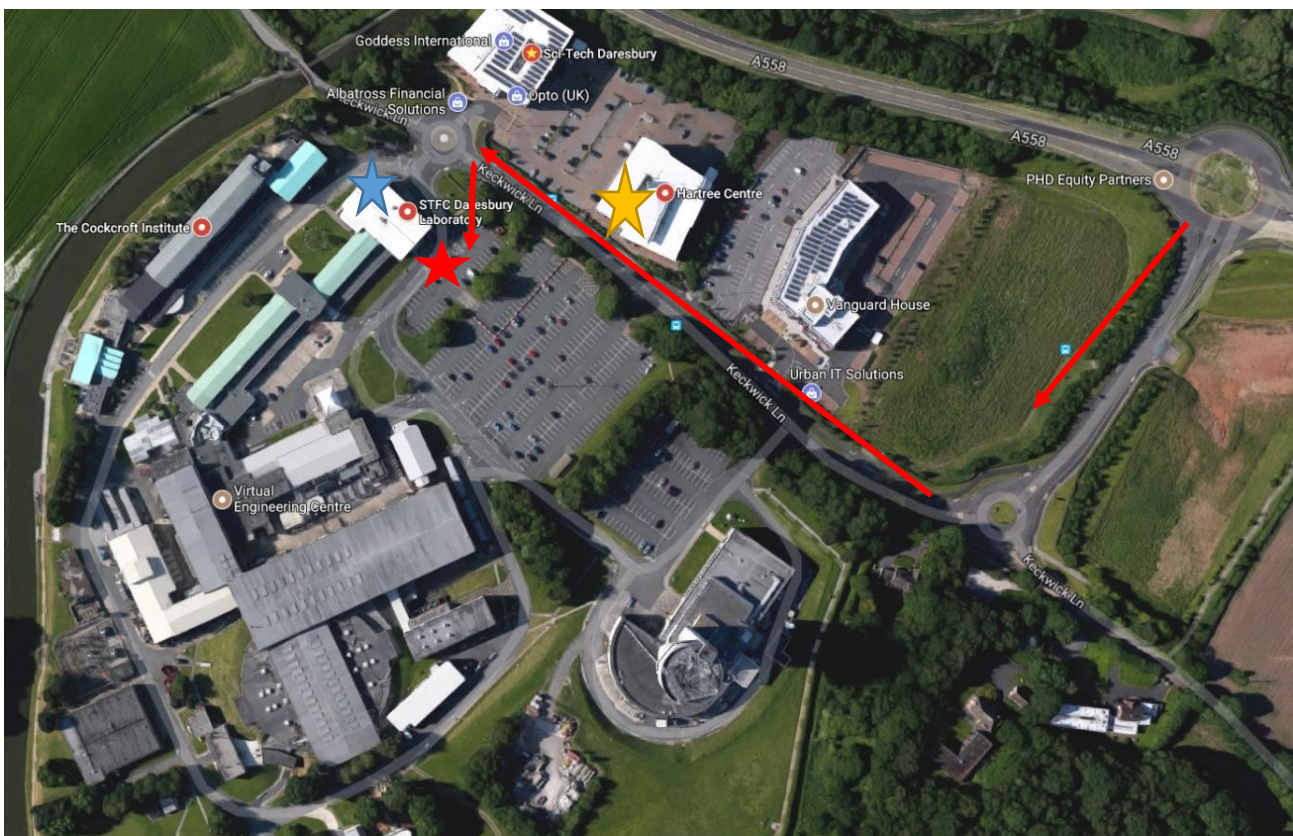

A weekly ticket costs just £15/week or £4.50 for a day saver.

By Air

The VEC is:

- 25km from Manchester Airport (25mins approx. drive)
- 20km from Liverpool Airport (20-25 mins approx. drive)

Sci-Tech Daresbury Map

Map Key

Red Star	Guest Car Park
Blue Star	Security / Reception
Yellow Star	Hartree Centre – VEC

Contact Information

Emma Rhodes: 01925 864 854 or emma.rhodes@liverpool.ac.uk

Sarah Martyn-Tyrrell: 01925 864 867 / 07717 090 509 or Sarah.Martin-Tyrrell@liverpool.ac.uk